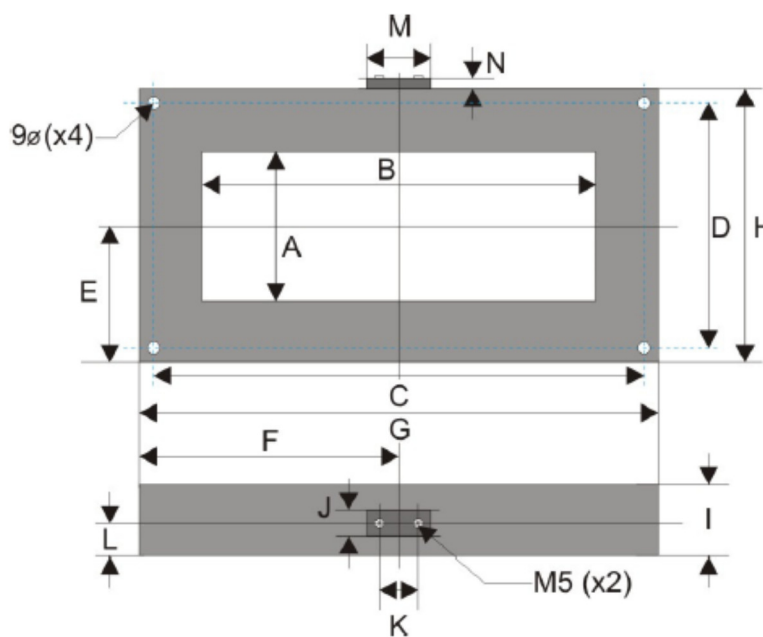

BZCTR Dimensions

BZCTR350

BZCTR470

Dimensions in mm

Toroid Type:	A	B	C	D	E	F	G	H	I	J	K	L	M	N	Weight
BZCTR350	150	350	415	140	28	55	460	285	8						7.40kg
BZCTR470	160	470	552	242	131.5	286	572	263	72	32	40	36	80	8	14kg

Tolerances = ±0.1